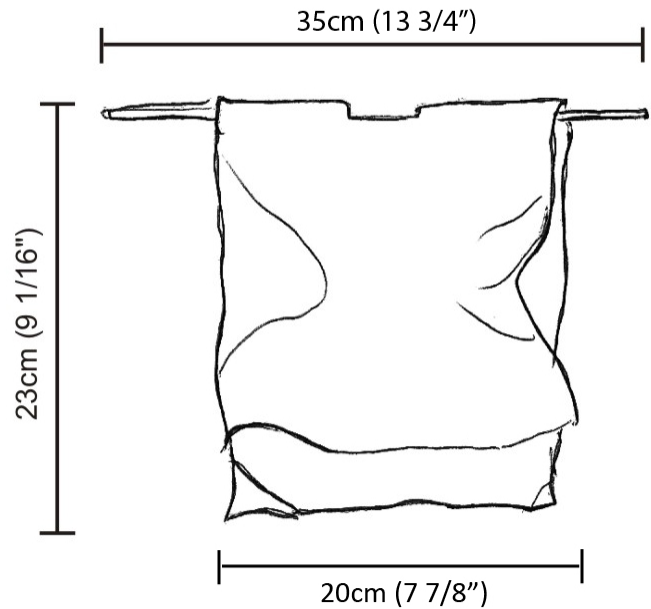

STENDIMI SURFACE

D133019-

base number _____
Finish _____
Options _____

1. To build a product code in our configurator select the specify button on the base model # product page
2. To build a manual product code on this datasheet choose from the options listed below in blue font and add the suffix to the base model #

GENERAL

Series: Stendimi
Partner: Knikerboker
Division: Design
Installation: Surface
Mounting Location: Wall
Light Distribution: Indirect

PHYSICAL

Shape: Abstract
Length (mm): 200
Length (in): 7 7/8
Height (mm): 230
Height (in): 9 1/16
Extension (mm): 200
Extension (in): 7 7/8
Fixture Finish: [BFM](#) / [BRL](#) / [BRW](#) / [CLF](#) / [CLM](#) / [CLW](#) / [GLF](#) / [GLM](#) / [GLW](#) / [MBK](#) / [SLF](#) / [SLM](#) / [SLW](#) / [WHI](#)
Fixture Material: Metal

ELECTRICAL

Lamp Type: LED
Total Output Wattage (W): 9.8
Dimming: 0-10V Dimming
Driver Included: No
Driver Location: Remote
Driver Type: Constant Voltage - 120 / 277Vac
Driver Class: Class 2
Input Voltage (V): 120 - 277
Output Voltage (V): 24
Upon Request: (Not included - see components) Remote: 0-10Vdc dimming / Non-dimming 277Vac

LED

Color Temperature (°K): 3000
Max. Delivered Lumen (lm): 1080
CRI: >80 CRI
Lamp Life (hrs): 50000

OPTICAL

RATINGS AND CERTIFICATIONS

Certified By: Certified for North American Standards
IP rating: IP20